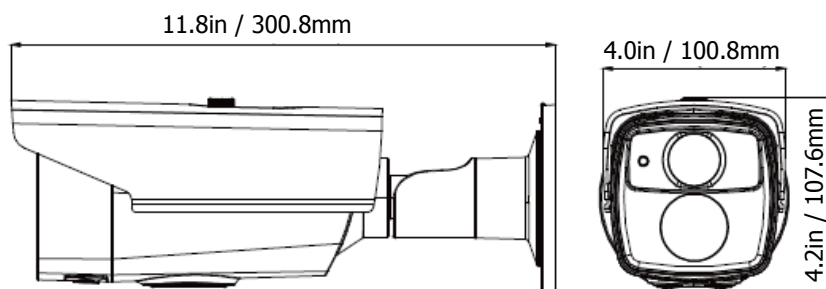

*Specifications and appearance are subject to change without notice.

DIAGRAM

OPTIONAL ACCESSORIES

BK-104