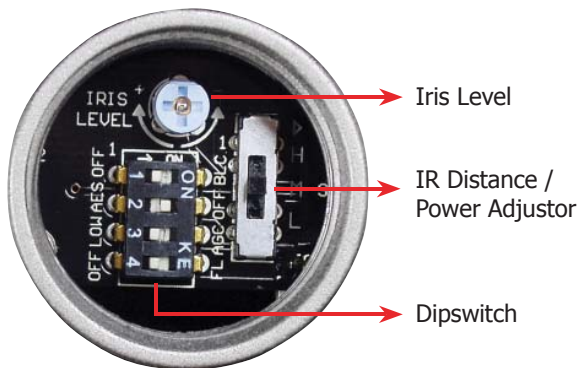

**SIR42-365AI**      650 TVL  
**SIR42-365AIP**

**SIR42-352AI**      520 TVL  
**SIR42-352AIP**

**External Function Adjustors**

**SIR42-365AI**

- 1/3" Ex-View CCD, 650 TV Lines
- **Mechanical IR Cut Filter - ICR**
- IR "on": 320mA (Low) / 420mA (Mid) / 750mA (High)  
IR "off": 130mA

**SIR42-352AI**

- 1/3" Hi-Res. Sony Super HAD CCD, 520 TV Lines
- IR "on": 350mA (Low) / 410mA (Mid) / 810mA (High)  
IR "off": 250mA
- 42 IR LED, Distance up to 120ft / 40m
- 3.7mm~12.0mm Aspherical Auto Iris Vari-Focal Lens
- 0.3 Lux @ F2.0
- External Function Adjustors
- Cable Management Bracket; IP66 Rating
- 12V DC

## SPECIFICATIONS

FC CE RoHS Made in Taiwan

Model	SIR42-365AI	SIR42-365AIP	SIR42-352AI	SIR42-352AIP
TV System	NTSC	PAL	NTSC	PAL
Image Sensor	1/3" Ex-View CCD		1/3" Hi-Res. Sony Super HAD CCD	
DSP	Sony			
Total Pixel	976(H) x 494(V)	976(H) x 582 (V)	768(H) x 694(V)	500(H) x 582(V)
Synchronizing System	Internal			
Resolution	650 TV Lines		520 TV Lines	
Minimum Illumination	0.3 Lux @ F2.0 ; 0 Lux @ IR "on"			
S/N Ratio	More than 48dB (AGC Off)			
Flickerless	On / Off, 1/100s switchable	On / Off, 1/120s switchable	On / Off, 1/100s switchable	On / Off, 1/120s switchable
Auto Gain Control	High / Low Manual			
White Balance	Auto / Manual			
Back Light Compensation	On / Off Manual			
Gamma	0.45			
Electronic Shutter	1/60~1/100,000sec switchable	1/50~1/110,000sec switchable	1/60~1/100,000sec switchable	1/50~1/110,000sec switchable
Video Output	1Vp-p composite / 75 Ω			
Lens	3.7mm~12.0mm Aspherical Vari-Focal Lens			
IR LED	42 IR LED			
IR Wavelength	850 nm			
IR Distance	120ft / 40m		Low, Mid, High Selectable	
IP Rating	IP66			
Power Supply	12V DC ± 10%			
Power Consumption	IR "on": High = 320mA (Low) / 420mA (Mid) / 750mA (High) IR "off": 130mA		IR "on": 350mA (Low) / 410mA (Mid) / 810mA (High) IR "off": 250mA	
Operating Temperature	14°F ~ 122°F / -10°C ~ +50°C			
Dimension	10.51(L) x 4.29(W) x 6.77(H) inches / 267(L) x 109(W) x 172(H) mm with sunshield			